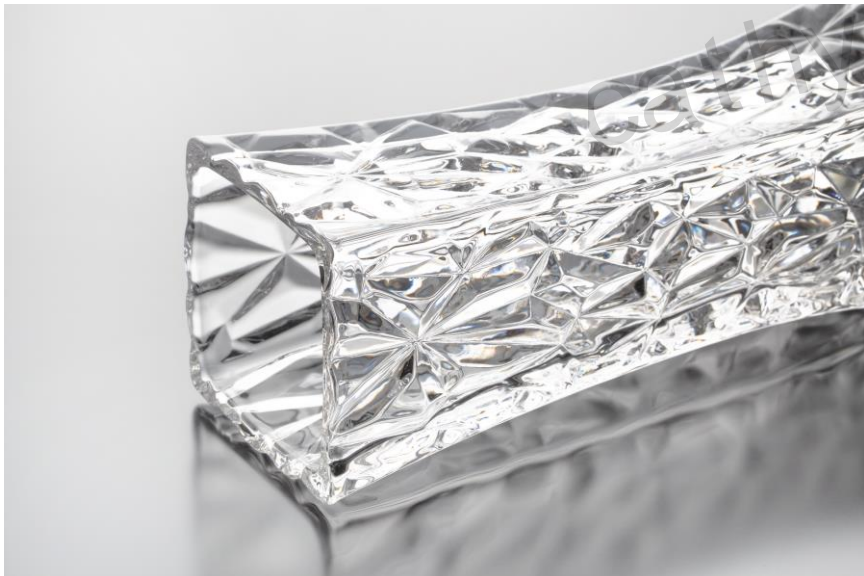

**Bottom Diameter: 10.3cm**

**Height: 8cm**

**Net Weight: 507g**

**Item No: GV0004**

Top Length: **8.8cm**

Top Width: **8.8cm**

Bottom Length: **8.4cm**

Bottom Width: **8.4cm**