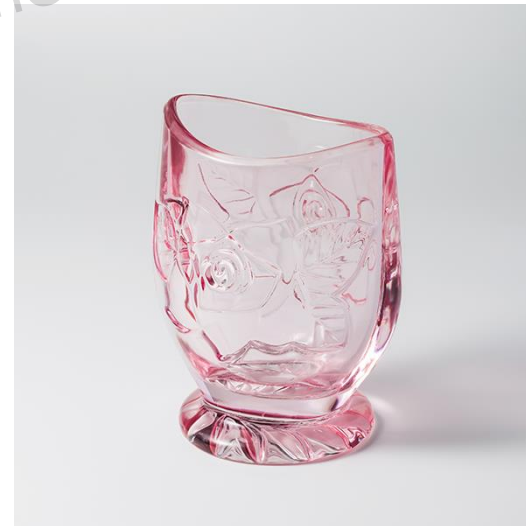

Phone: +86 177 9182 8293 Skype: live:1957736757

**Item: HD0002**

Length: 8.0cm

Width: 8.0cm

Height: 8.0cm

Net Weight: 390g

Capacity: 10oz

**Item No: HD0010**

Length: **10.3cm**

Width: **6.0cm**

Height: **10.3cm**

Net Weight: **680g**

**Item No: HD0019**

Length: 11.5cm

Width: 8.2cm

Height: 13.8cm

Net Weight: 830g

Item No: HD0022

Length: 19cm

Width: 11.5cm

Height: 8.2cm

Net Weight: 820g

**Item No: HD0009**

**Top Diameter: 11.0cm**

**Bottom Diameter: 10.3cm**

**Height: 8cm**

**Net Weight: 507g**

**Item No: GV0004**

Top Length: **8.8cm**

Top Width: **8.8cm**

Bottom Length: **8.4cm**

Bottom Width: **8.4cm**