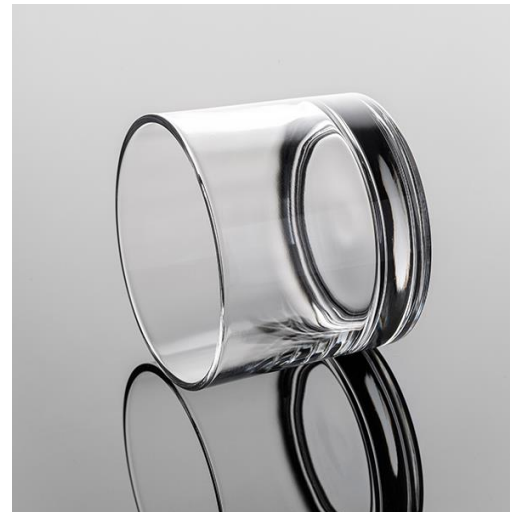

Net Weight: 830g

Item No: HD0022

Length: 19cm

Width: 11.5cm

Height: 8.2cm

Net Weight: 820g

**Item No: HD0009**

**Top Diameter: 11.0cm**

**Bottom Diameter: 10.3cm**

**Height: 8cm**

**Net Weight: 507g**

**Item No: GV0004**

Top Length: **8.8cm**

Top Width: **8.8cm**

Bottom Length: **8.4cm**

Bottom Width: **8.4cm**