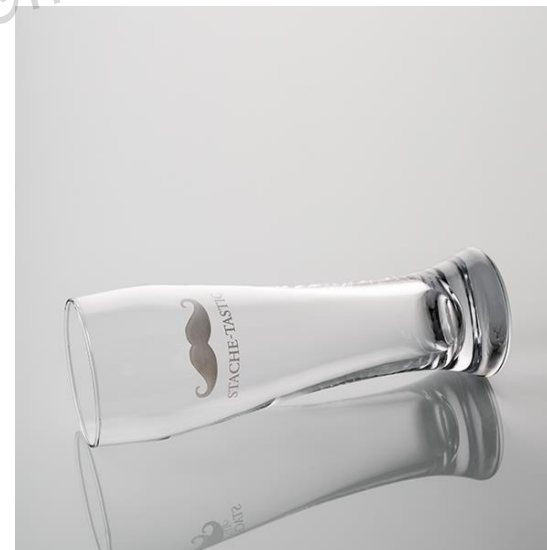

Bottom Diameter: **7.8cm**

Max Diameter: **11.5cm**

Height: **13.6cm**

Net Weight: **567g**

Item No: DC0108

Capacity: 12oz

Top Diameter: 7.0cm

Bottom Diameter: 6.6cm

Height: 14.8cm

Net Weight: 427g

Item No: DC0401

Capacity: 17oz

Top Diameter: 7.5cm

Bottom Diameter: 6.7cm

Max Diameter: 7.8cm

Height: 22cm

Net Weight: 430g

Item No: DC0402

Capacity: 24oz

Top Diameter: 8.4cm

Bottom Diameter: 6.0cm

Height: 19.8cm

Net Weight: 300g

Item No: DC0462

Capacity: 15oz

Top Diameter: 8.5cm

Bottom Diameter: 8.5cm

Max Diameter: 8.5cm

Height: 10.1cm

Net Weight: 270g

Item No: DC0068

Capacity: 6oz