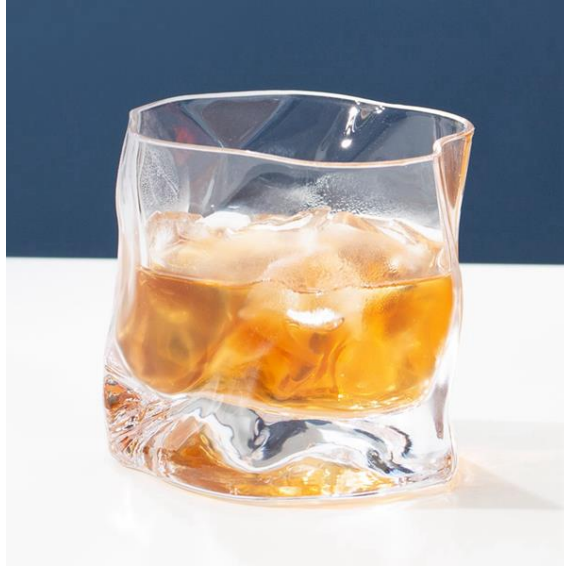

Item No: DC0001

Capacity: 16oz

Top Diameter: 8.0cm

Max Diameter: 10cm

Height: 9.2cm

Net Weight: 200g

Item No: DC0004

Capacity: 8oz

Top Length: 8.8cm

Top Width: 8.3cm

Bottom length: 8.8cm

Bottom Width: 8.3cm

Height: 8.5cm

Net Weight: 320g

Item No: DC0078

Capacity: 14oz

Top Diameter: 9.2cm

Bottom Diameter: 7.1cm

Max Diameter: 12.6cm

Height: 12cm

Net Weight: 485g

Item No: DC0123

Capacity: **13oz**

Top Diameter: **7.8cm**

Bottom Diameter: **7.8cm**

Max Diameter: **11.5cm**

Height: **13.6cm**

Net Weight: **567g**

Item No: DC0108

Capacity: 12oz

Top Diameter: 7.0cm

Bottom Diameter: 6.6cm