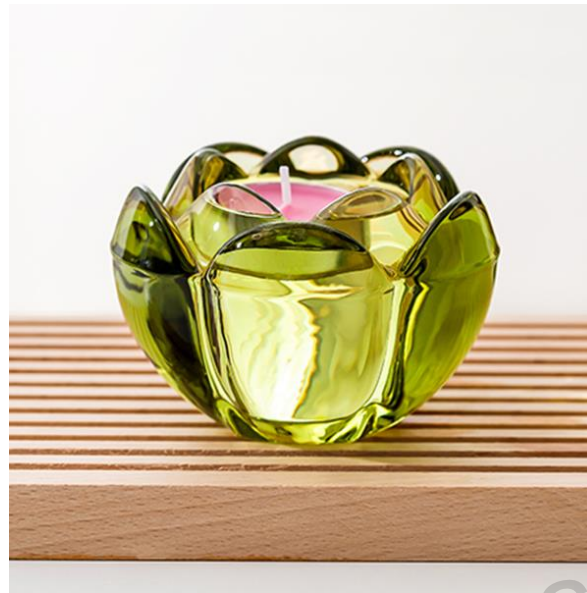

Phone: +86 177 9182 8293 Skype: live:1957736757

**Item No: CH0001**

**Length: 13.4cm**

**Width: 13.1cm**

**Height: 5.2cm**

**Net Weight: 407g**

Item No: CH0003

Bottom Diameter: 4.3cm

Max Diameter: 10.0cm

Height: 6.9cm

Net Weight: 555g

**Item No: CH0011**

**Bottom Diameter: 5.0cm**

**Max Diameter: 12.0cm**

**Height: 5.5cm**

**Net Weight: 335g**

**Item No: CH0015**

Top Diameter: **5.2cm**

Bottom Diameter: **4.5cm**

Height: **6.2cm**

Net Weight: **80g**

Capacity: **82ml**

Item No: CH0018

Size: **Small Size/ Large Size**