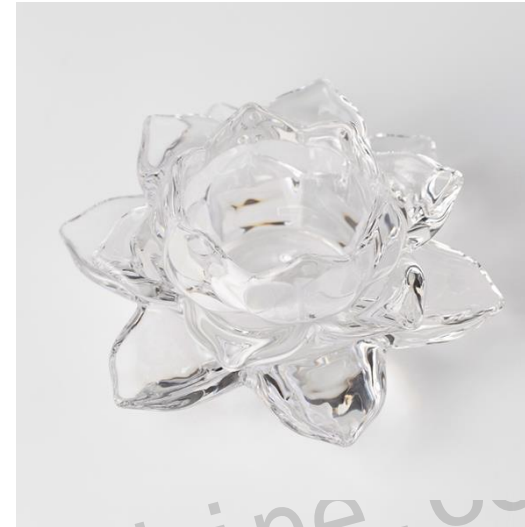

Phone: +86 177 9182 8293 Skype: live:1957736757

**Item No: CH0001**

**Length: 13.4cm**

**Width: 13.1cm**

**Height: 5.2cm**

**Net Weight: 407g**

Item No: CH0003

Bottom Diameter: 4.3cm

Max Diameter: 10.0cm

Height: 6.9cm

Net Weight: 555g

**Item No: CH0011**

**Bottom Diameter: 5.0cm**

**Max Diameter: 12.0cm**

**Height: 5.5cm**

**Net Weight: 335g**

**Item No: CH0015**

Top Diameter: **5.2cm**

Bottom Diameter: **4.5cm**

Height: **6.2cm**

Net Weight: **80g**

Capacity: **82ml**

Item No: CH0018

Size: **Small Size/ Large Size**